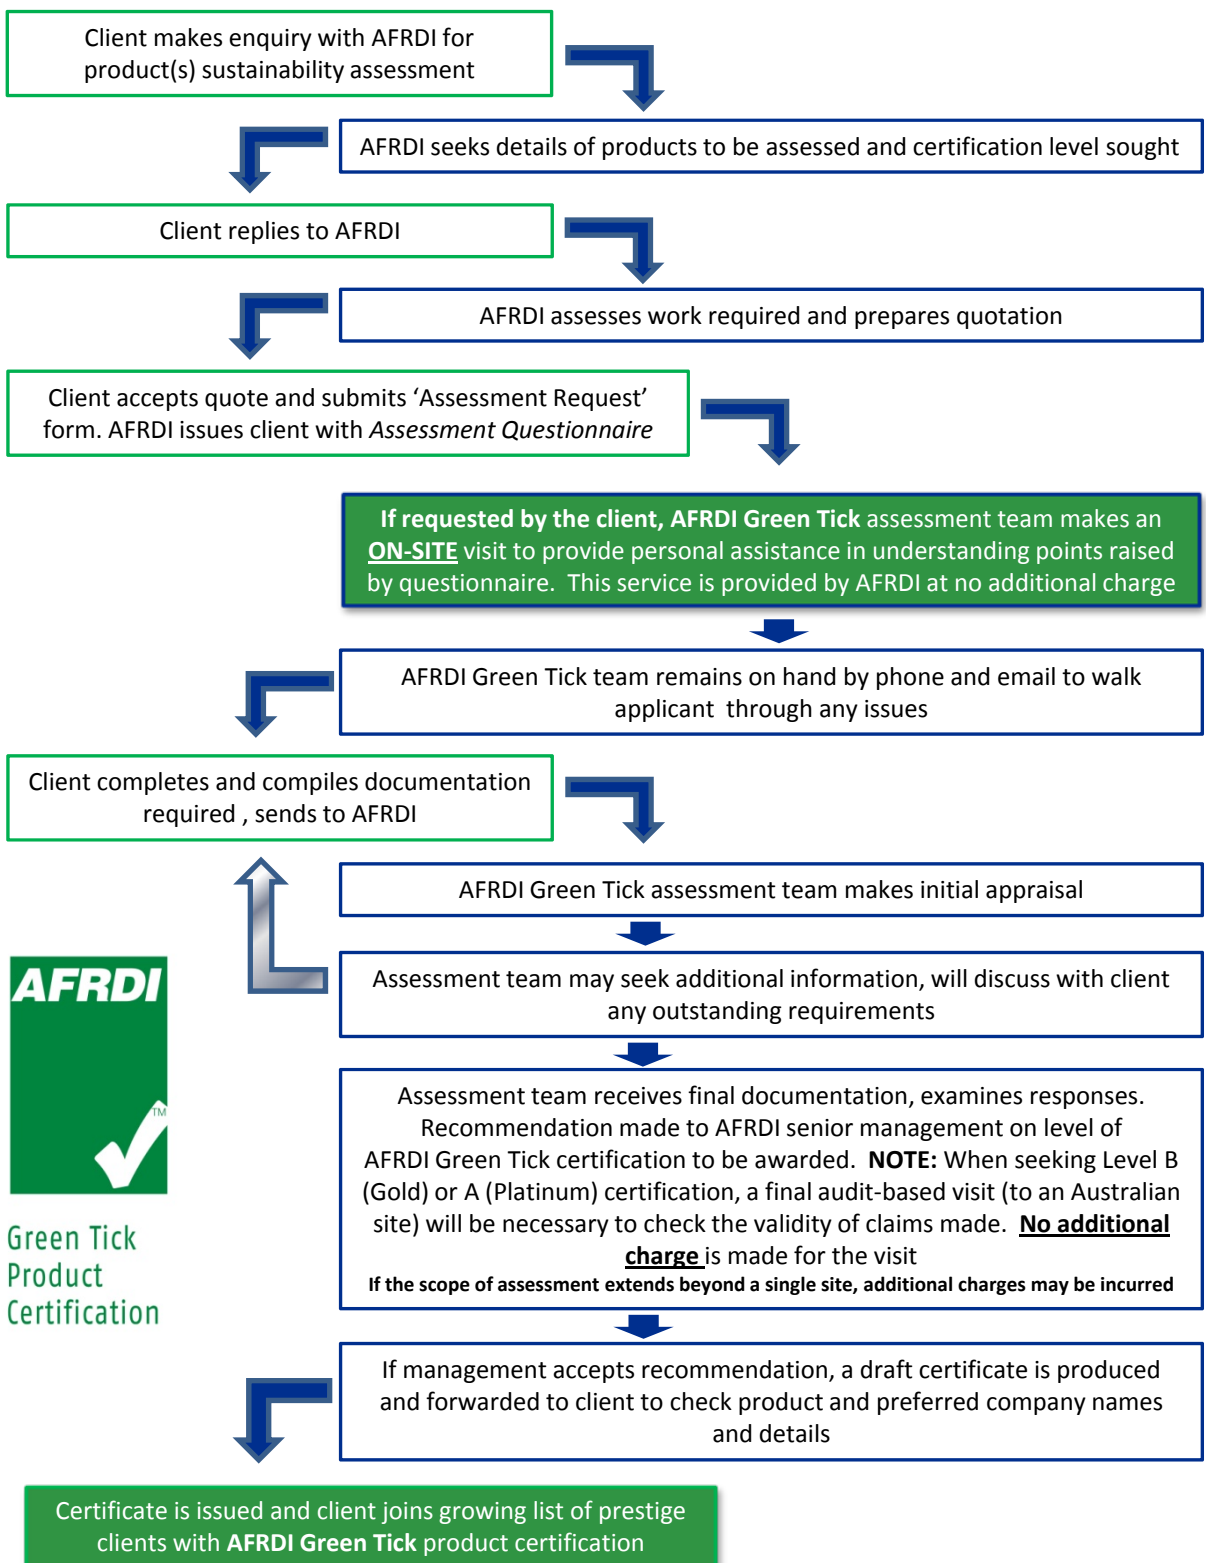

PROCEDURE FLOW CHART FOR SUSTAINABILITY CERTIFICATION WITH AFRDI

Green Tick
Product
Certification

Certificate is issued and client joins growing list of prestige clients with AFRDI Green Tick product certification

TIME SCALE: Initial appraisal should take only a few working days. AFRDI undertakes to complete assessment of the completed questionnaire within two working weeks. Full assessment time-frame is directly dependent on relevance of documentary evidence provided and time taken to be submitted by the client.

ALWAYS REMEMBER : The AFRDI Green Tick assessment team will work closely with you